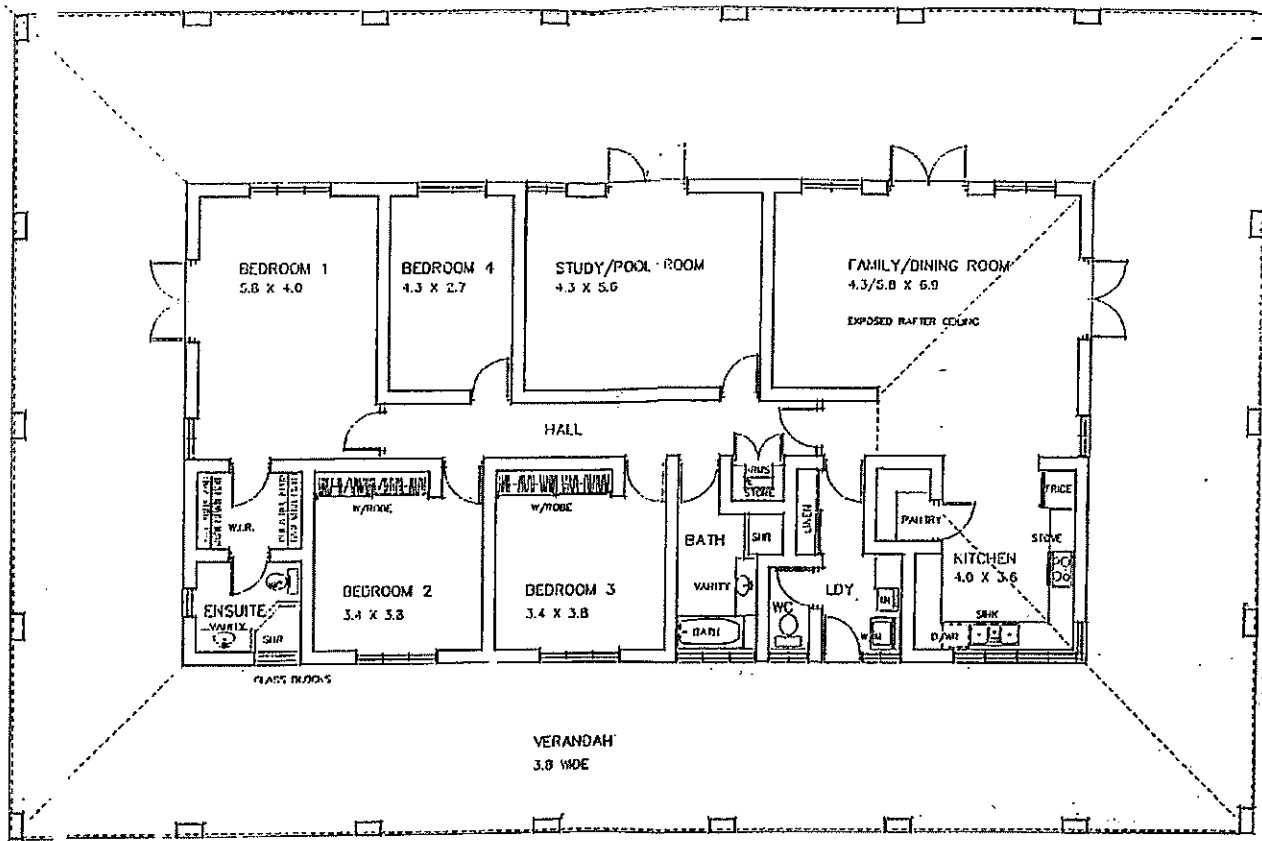

HUMPTY D00

FRONT ELEVATION

Designed for a tropical climate, this large 4 bedroom home has a wide 3.8m verandah to extend outdoor living space and to keep the house cool. The ceiling is raked over the family/dining/ kitchen areas, but is 3m high throughout the rest of the home. The house features louvred doors and windows which are adjustable to make the most of cross-ventilation. This house is a retreat from the harsh tropical environment.