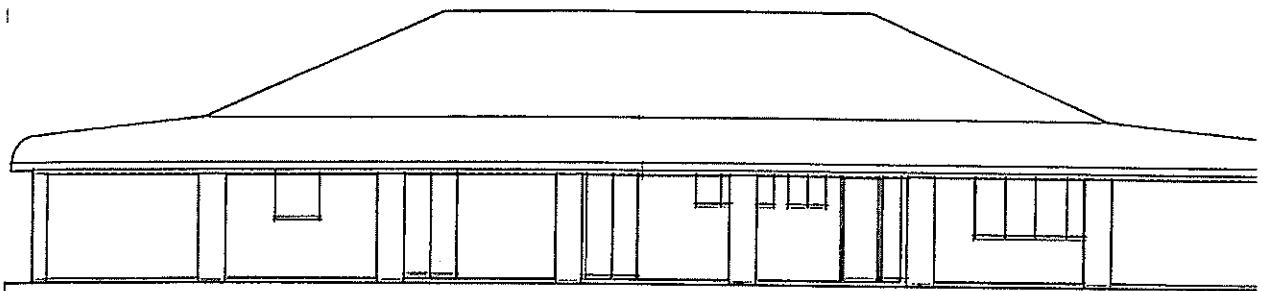

HUMPTY D00

FRONT ELEVATION

Designed for a tropical climate, this large 4 bedroom home has a wide 3.8m verandah to extend outdoor living space and to keep the house cool. The ceiling is raked over the family/dining/ kitchen areas, but is 3m high throughout the rest of the home. The house features louvred doors and windows which are adjustable to make the most of cross-ventilation. This house is a retreat from the harsh tropical environment.